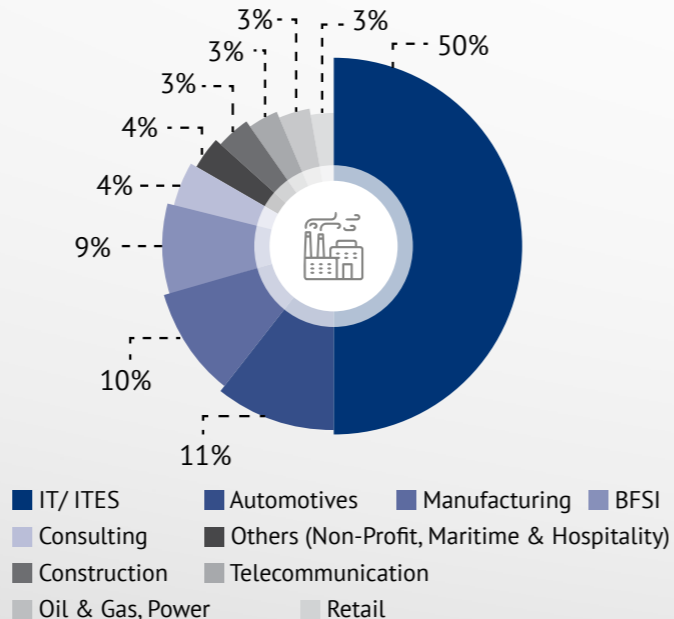

ExPGDM

BATCH OF 2021-22 OVERVIEW

GENDER DIVERSITY

WORK EXPERIENCE

ACADEMIC BACKGROUND

INDUSTRY BACKGROUND

NON IT INDUSTRY FUNCTIONAL

IT INDUSTRY FUNCTIONAL

PREVIOUS EMPLOYERS